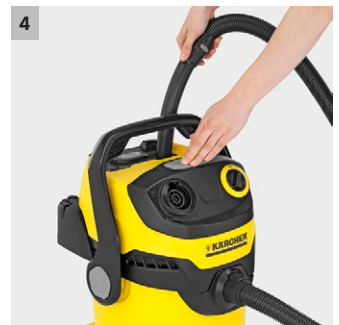

## WD 5

The WD 5 is specifically designed for the car, garage, garden and other tasks too tough for your indoor vacuum. With a robust 25L container, 1100 watt motor and innovative filter system.

### 2 Newly developed floor nozzle and suction hose

- For perfect cleaning results, with dry or wet, fine or coarse dirt.
- For maximum convenience and flexibility when vacuuming.

### 3 Removable handle

- Offers the possibility of attaching different nozzles directly on the suction hose.
- For easy vacuuming even in the tightest of spaces.

## WD 5

- Removable filter cartridge with flat fold filter
- Newly developed accessories for perfect cleaning results